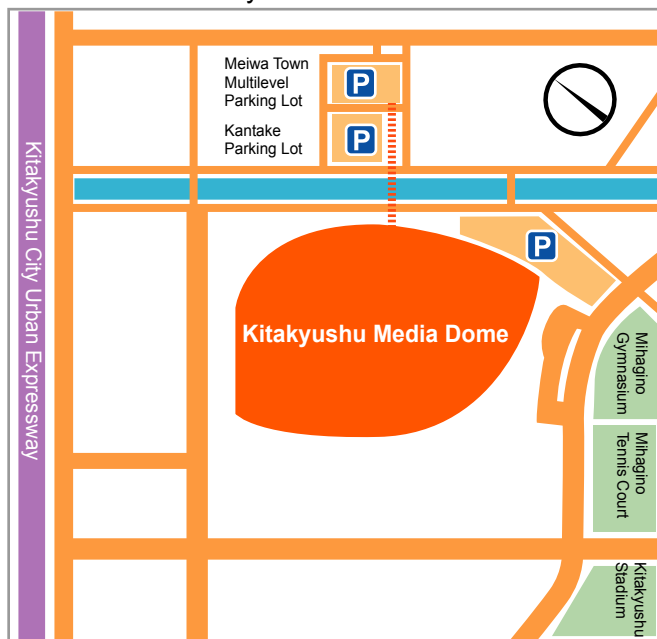

# 小倉けいりん：北九州メディアドーム周辺地図

KOKURA KEIRIN Kitakyushu Mediadome Map

20 minutes from JR Kokura Station by monorail and foot

1 minute by car from the Adachi Lamp on the Kitakyushu Urban Expressway

1 minute from the Mihagino Intersection on Route 3

Parking: Approx. 2,000 spaces including metered parking lots in the vicinity

Address: 3-1-1 Mihagino, Kokura Kita-ku, Kitakyushu City

## Kokura Station and Media Dome vicinity

0m 1km

## Media Dome vicinity

0m 300m