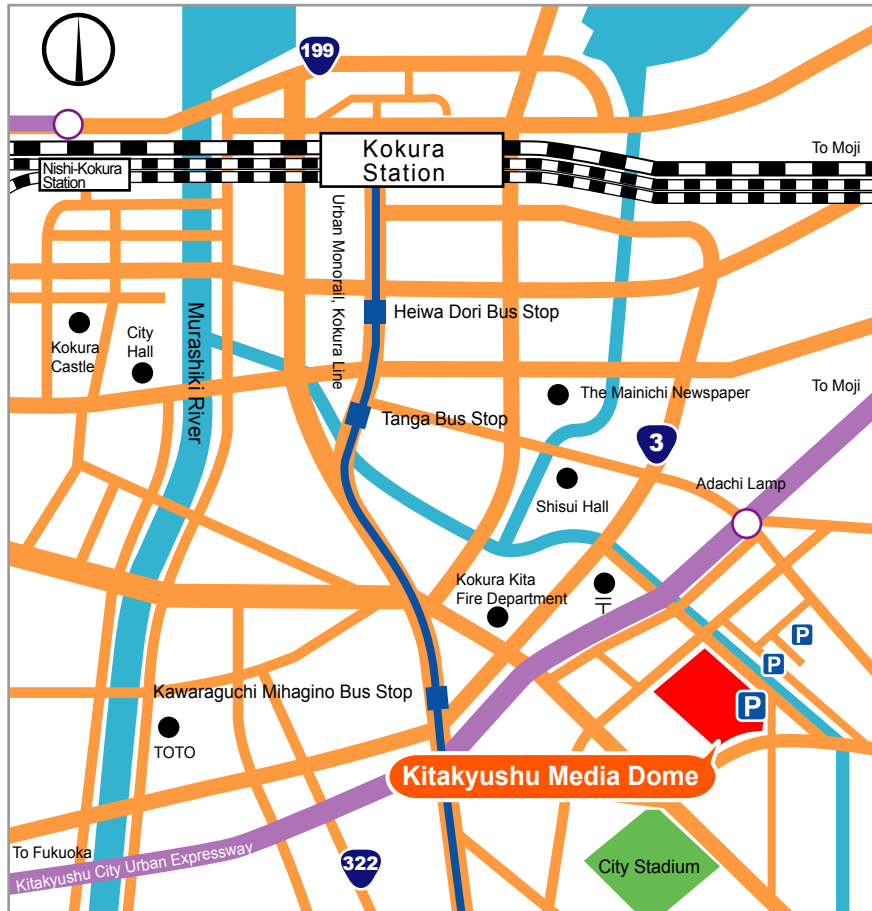

# 小倉けいりん：北九州メディアドーム周辺地図

KOKURA KEIRIN Kitakyushu Mediadome Map

20 minutes from JR Kokura Station by monorail and foot

1 minute by car from the Adachi Lamp on the Kitakyushu Urban Expressway

1 minute from the Mihagino Intersection on Route 3

Parking: Approx. 2,000 spaces including metered parking lots in the vicinity

Address: 3-1-1 Mihagino, Kokura Kita-ku, Kitakyushu City

## Kokura Station and Media Dome vicinity

0m 1km

## Media Dome vicinity

0m 300m